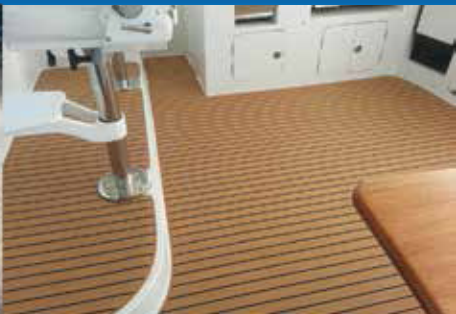

HERE'S THE BENEFITS OF OUR CUSTOM FLOORING

- 10 YEAR UV / FADE RESISTANT
- STAIN RESISTANT
- CLEANS WITH SOAP & WATER
- NO BACTERIA GROWTH, SO...
- NO MOLD, NO MILDEW, NO SMELL
- SNAP IN OR GLUE DOWN
- WILL LAST FOR YEARS
- DOZENS OF STYLES/COLORS AVAILABLE